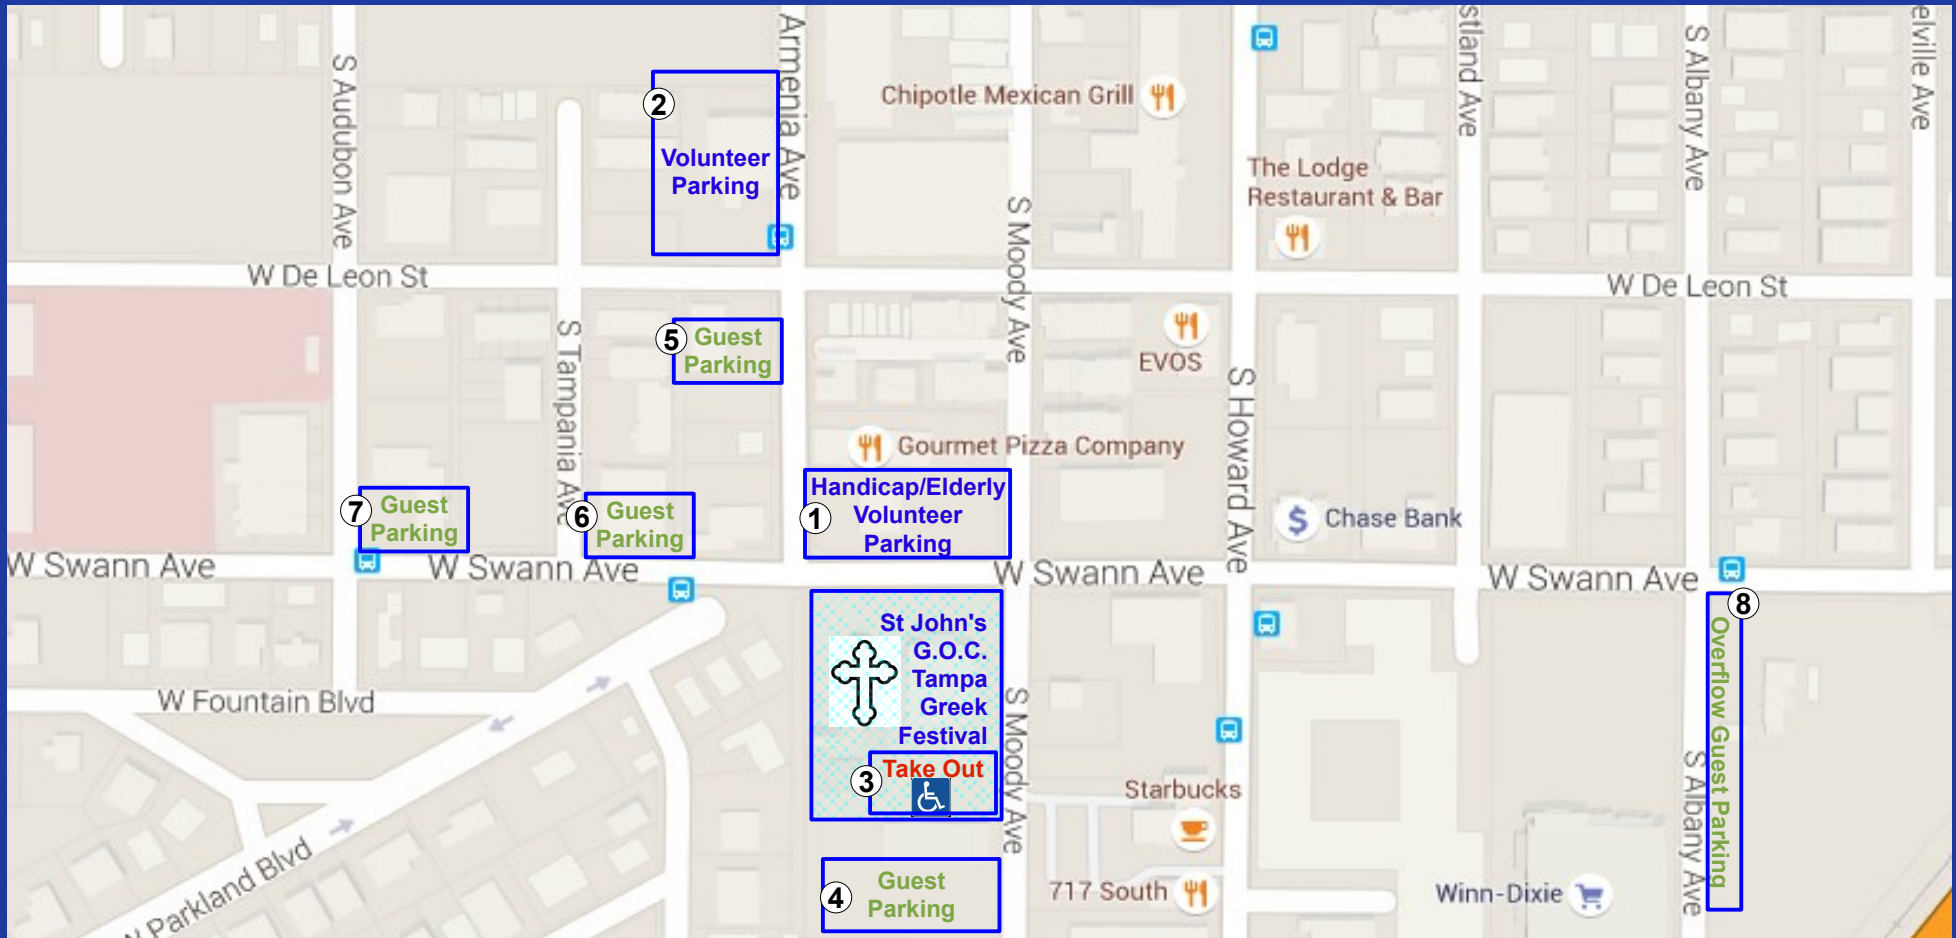

# VOLUNTEER PARKING MAP

- ① **Volunteer Handicap/Elderly Parking Only:** Regions Bank 2405 W Swann Ave
- ② **Volunteer Parking:** Tampa General Rehab Center 509 S Armenia Ave (Sat/Sun)
- ③ **Take Out & Handicap Parking:** Directly Behind Church Hall on Moody Ave
- ④ **Guest Parking:** Behind Church on Moody Avenue at 2418 Swann Ave
- ⑤ **Guest Parking:** Dr. Assad, Hyde Park Cancer Center 601 S Armenia Ave
- ⑥ **Guest Parking:** Salon Lofts 2575 Swann Ave
- ⑦ **Guest Parking:** Marcadis Plastic Surgery 2615 Swann Ave
- ⑧ **Overflow Guest Parking:** Street-side parking on S Albany Ave