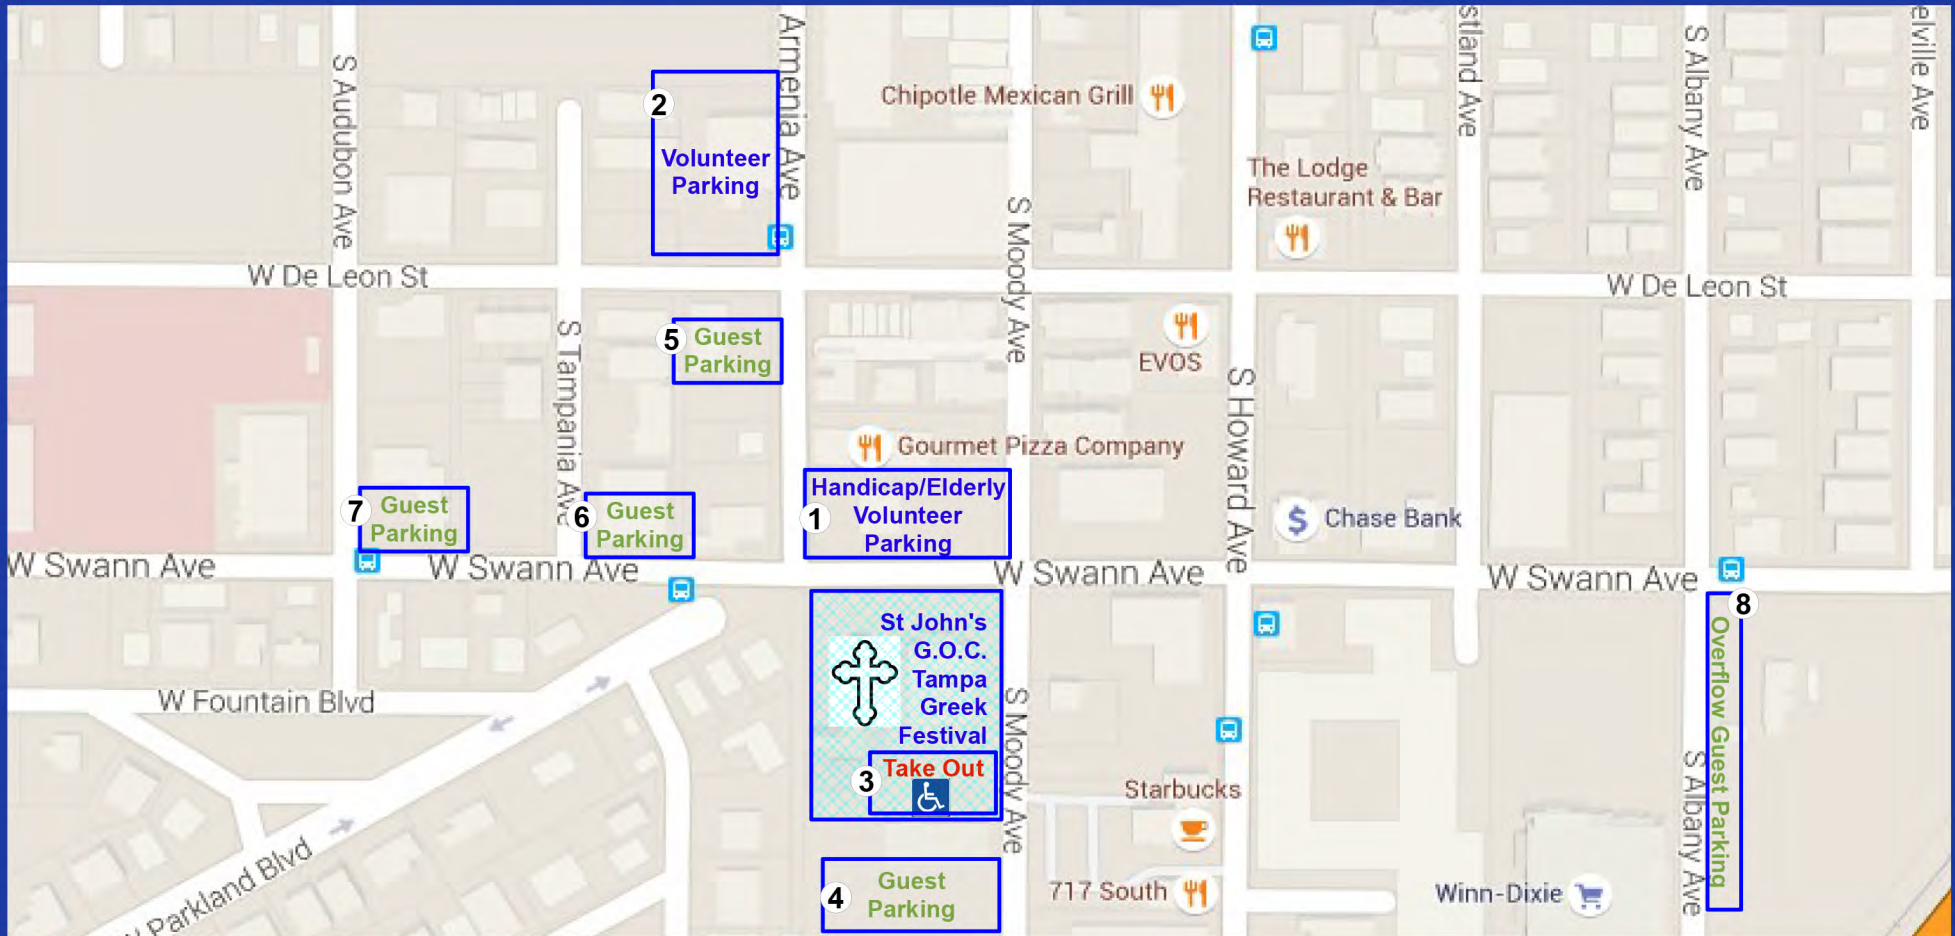

TAMPA

GREEK

FESTIVAL

VOLUNTEER PARKING MAP

- 1 **Volunteer Handicap/Elderly Parking Only:** Regions Bank 2405 W Swann Ave
- 2 **Volunteer Parking:** Tampa General Rehab Center 509 S Armenia Ave (Sat/Sun)
- 3 **Take Out & Handicap Parking:** Directly Behind Church Hall on Moody Ave
- 4 **Guest Parking:** Behind Church on Moody Avenue at 2418 Swann Ave
- 5 **Guest Parking:** Dr. Assad, Hyde Park Cancer Center 601 S Armenia Ave
- 6 **Guest Parking:** Salon Lofts 2575 Swann Ave
- 7 **Guest Parking:** Marcadis Plastic Surgery 2615 Swann Ave
- 8 **Overflow Guest Parking:** Street-side parking on S Albany Ave