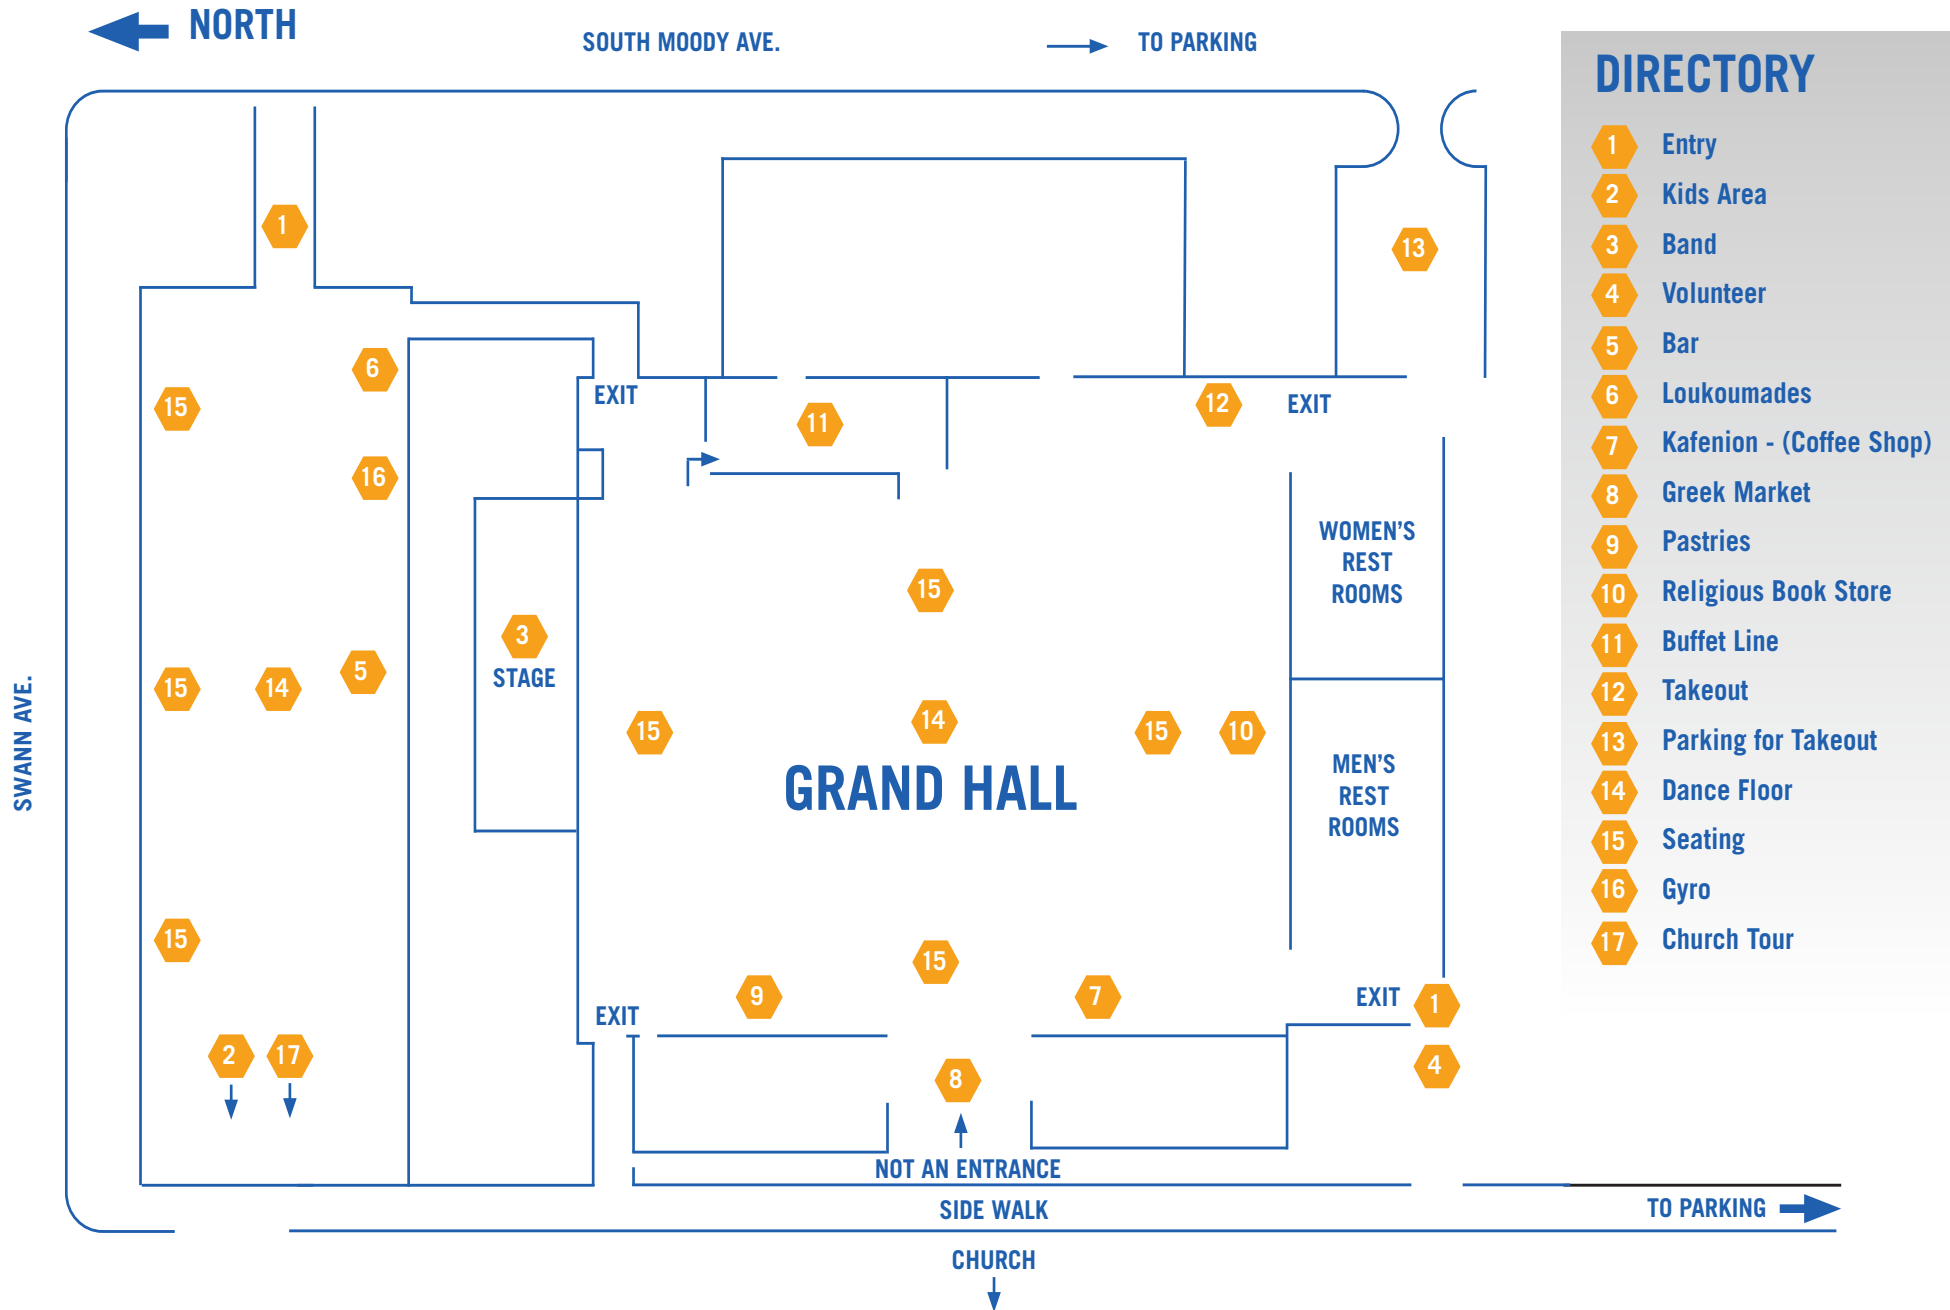

# TAMPA GREEK FESTIVAL MAP

## DIRECTORY

- 1 Entry
- 2 Kids Area
- 3 Band
- 4 Volunteer
- 5 Bar
- 6 Loukoumades
- 7 Kafenion - (Coffee Shop)
- 8 Greek Market
- 9 Pastries
- 10 Religious Book Store
- 11 Buffet Line
- 12 Takeout
- 13 Parking for Takeout
- 14 Dance Floor
- 15 Seating
- 16 Gyro
- 17 Church Tour